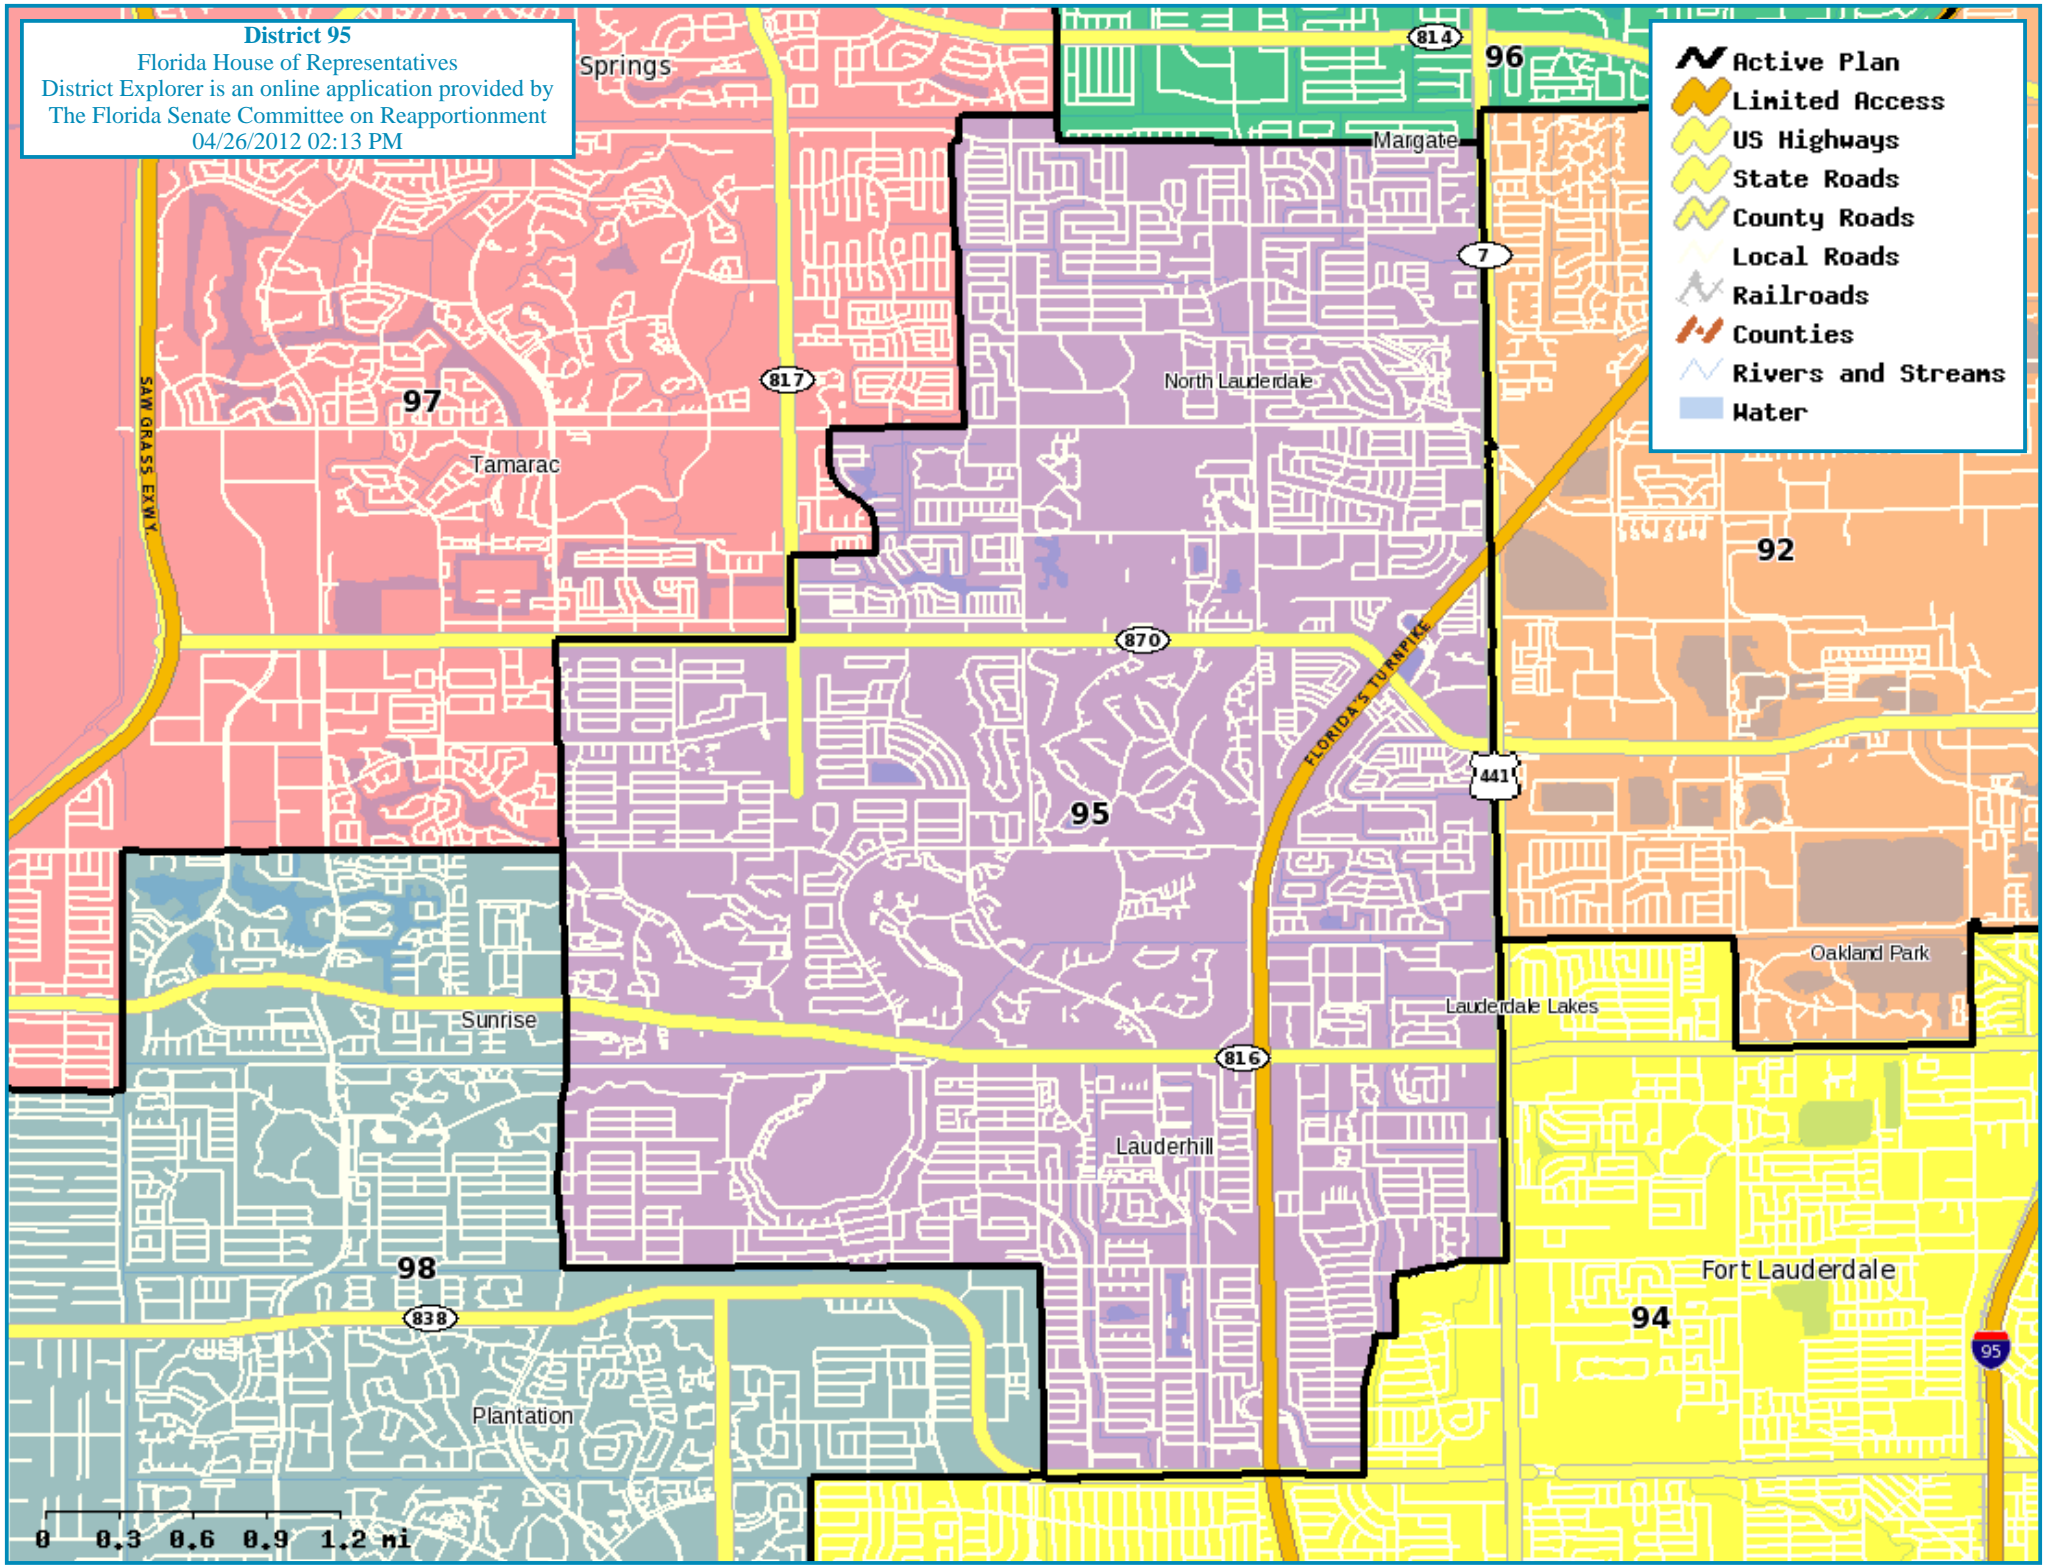

**District 95**  
Florida House of Representatives  
District Explorer is an online application provided by  
The Florida Senate Committee on Reapportionment  
04/26/2012 02:13 PM

- Active Plan
- Limited Access
- US Highways
- State Roads
- County Roads
- Local Roads
- Railroads
- Counties
- Rivers and Streams
- Water

0 0.3 0.6 0.9 1.2 mi