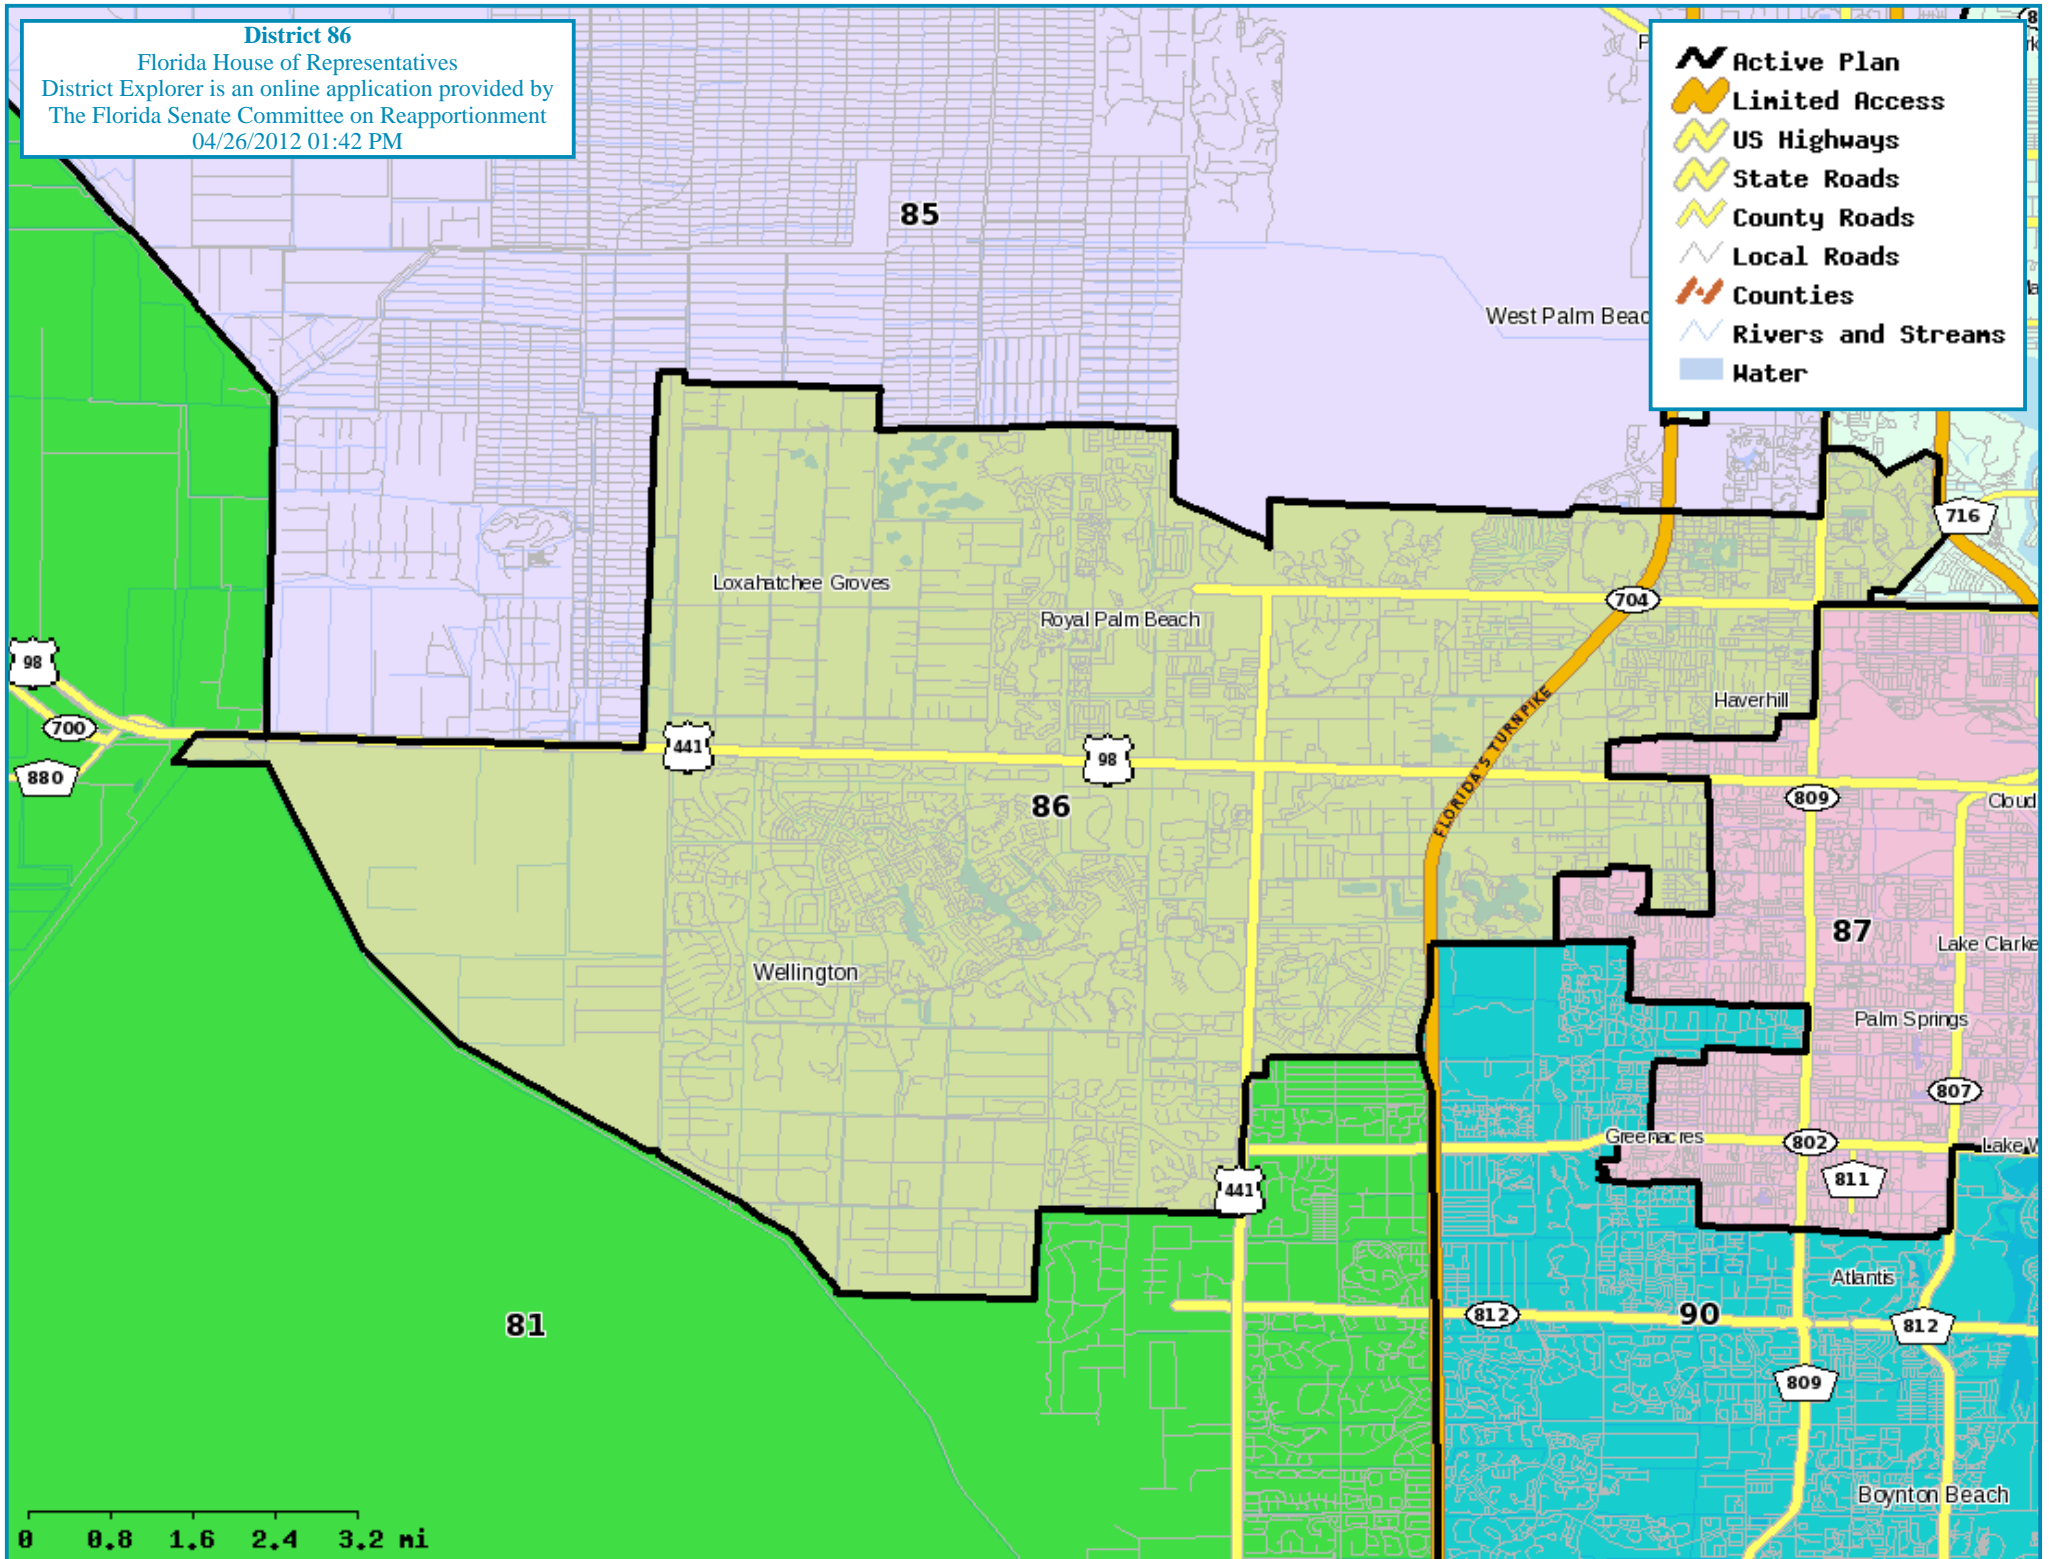

District 86

Florida House of Representatives

District Explorer is an online application provided by
The Florida Senate Committee on Reapportionment
04/26/2012 01:42 PM

- Active Plan
- Limited Access
- US Highways
- State Roads
- County Roads
- Local Roads
- Counties
- Rivers and Streams
- Water

0 0.8 1.6 2.4 3.2 mi