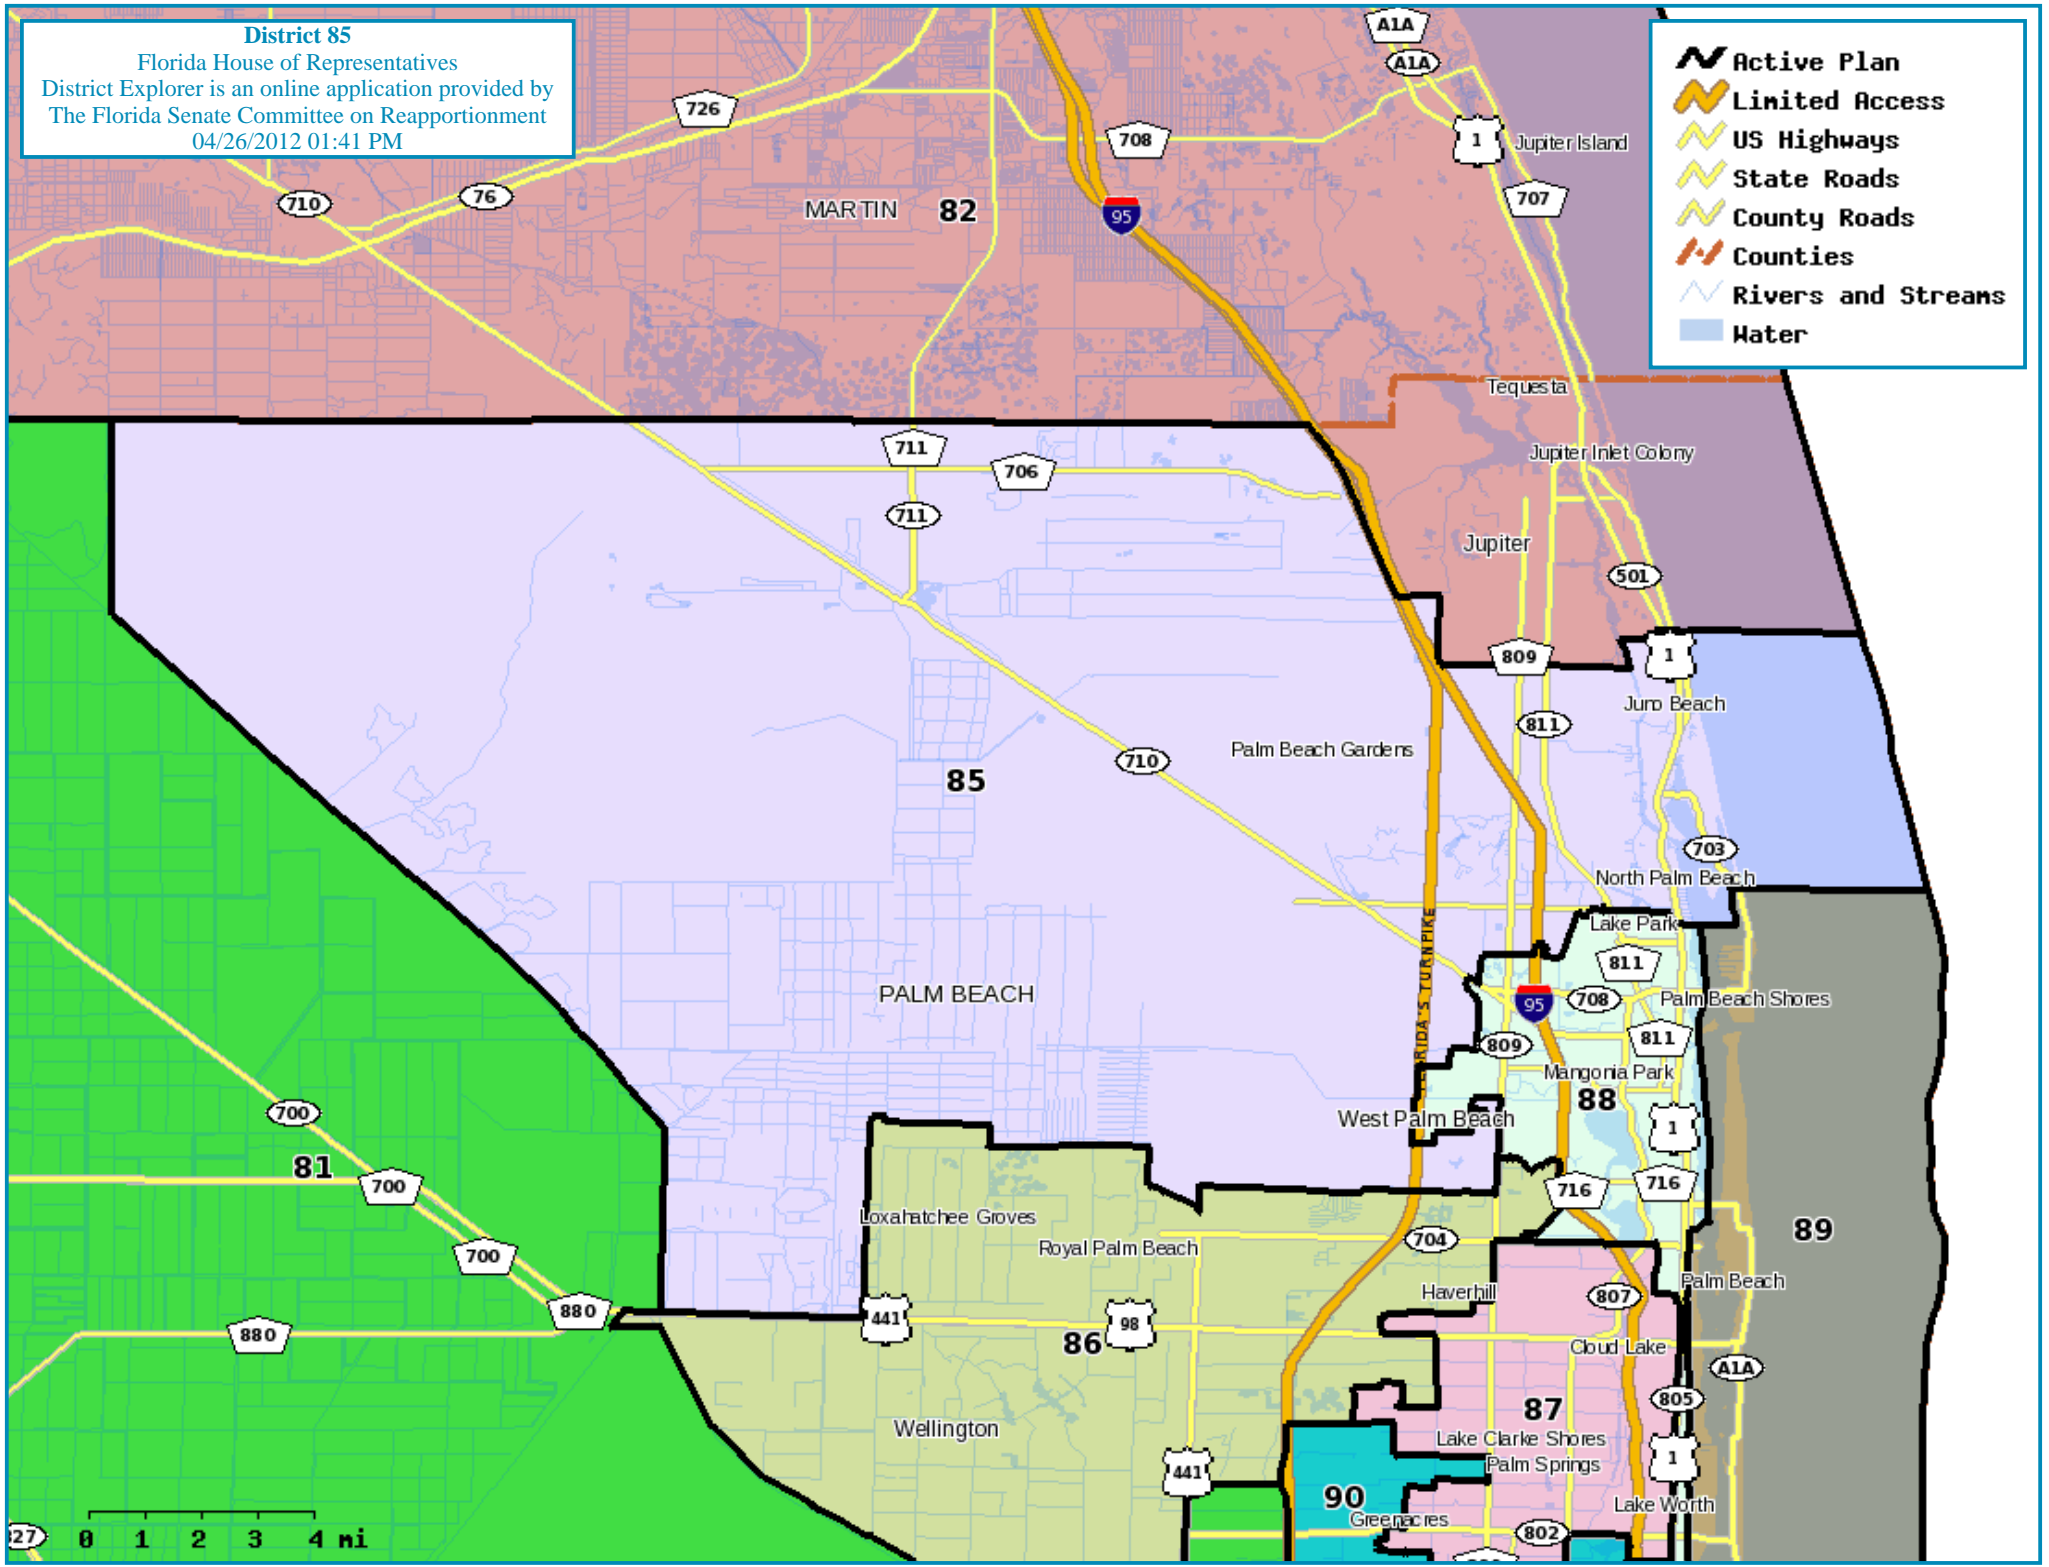

District 85
 Florida House of Representatives
 District Explorer is an online application provided by
 The Florida Senate Committee on Reapportionment
 04/26/2012 01:41 PM

Legend

- Active Plan
- Limited Access
- US Highways
- State Roads
- County Roads
- Counties
- Rivers and Streams
- Water

0 1 2 3 4 mi