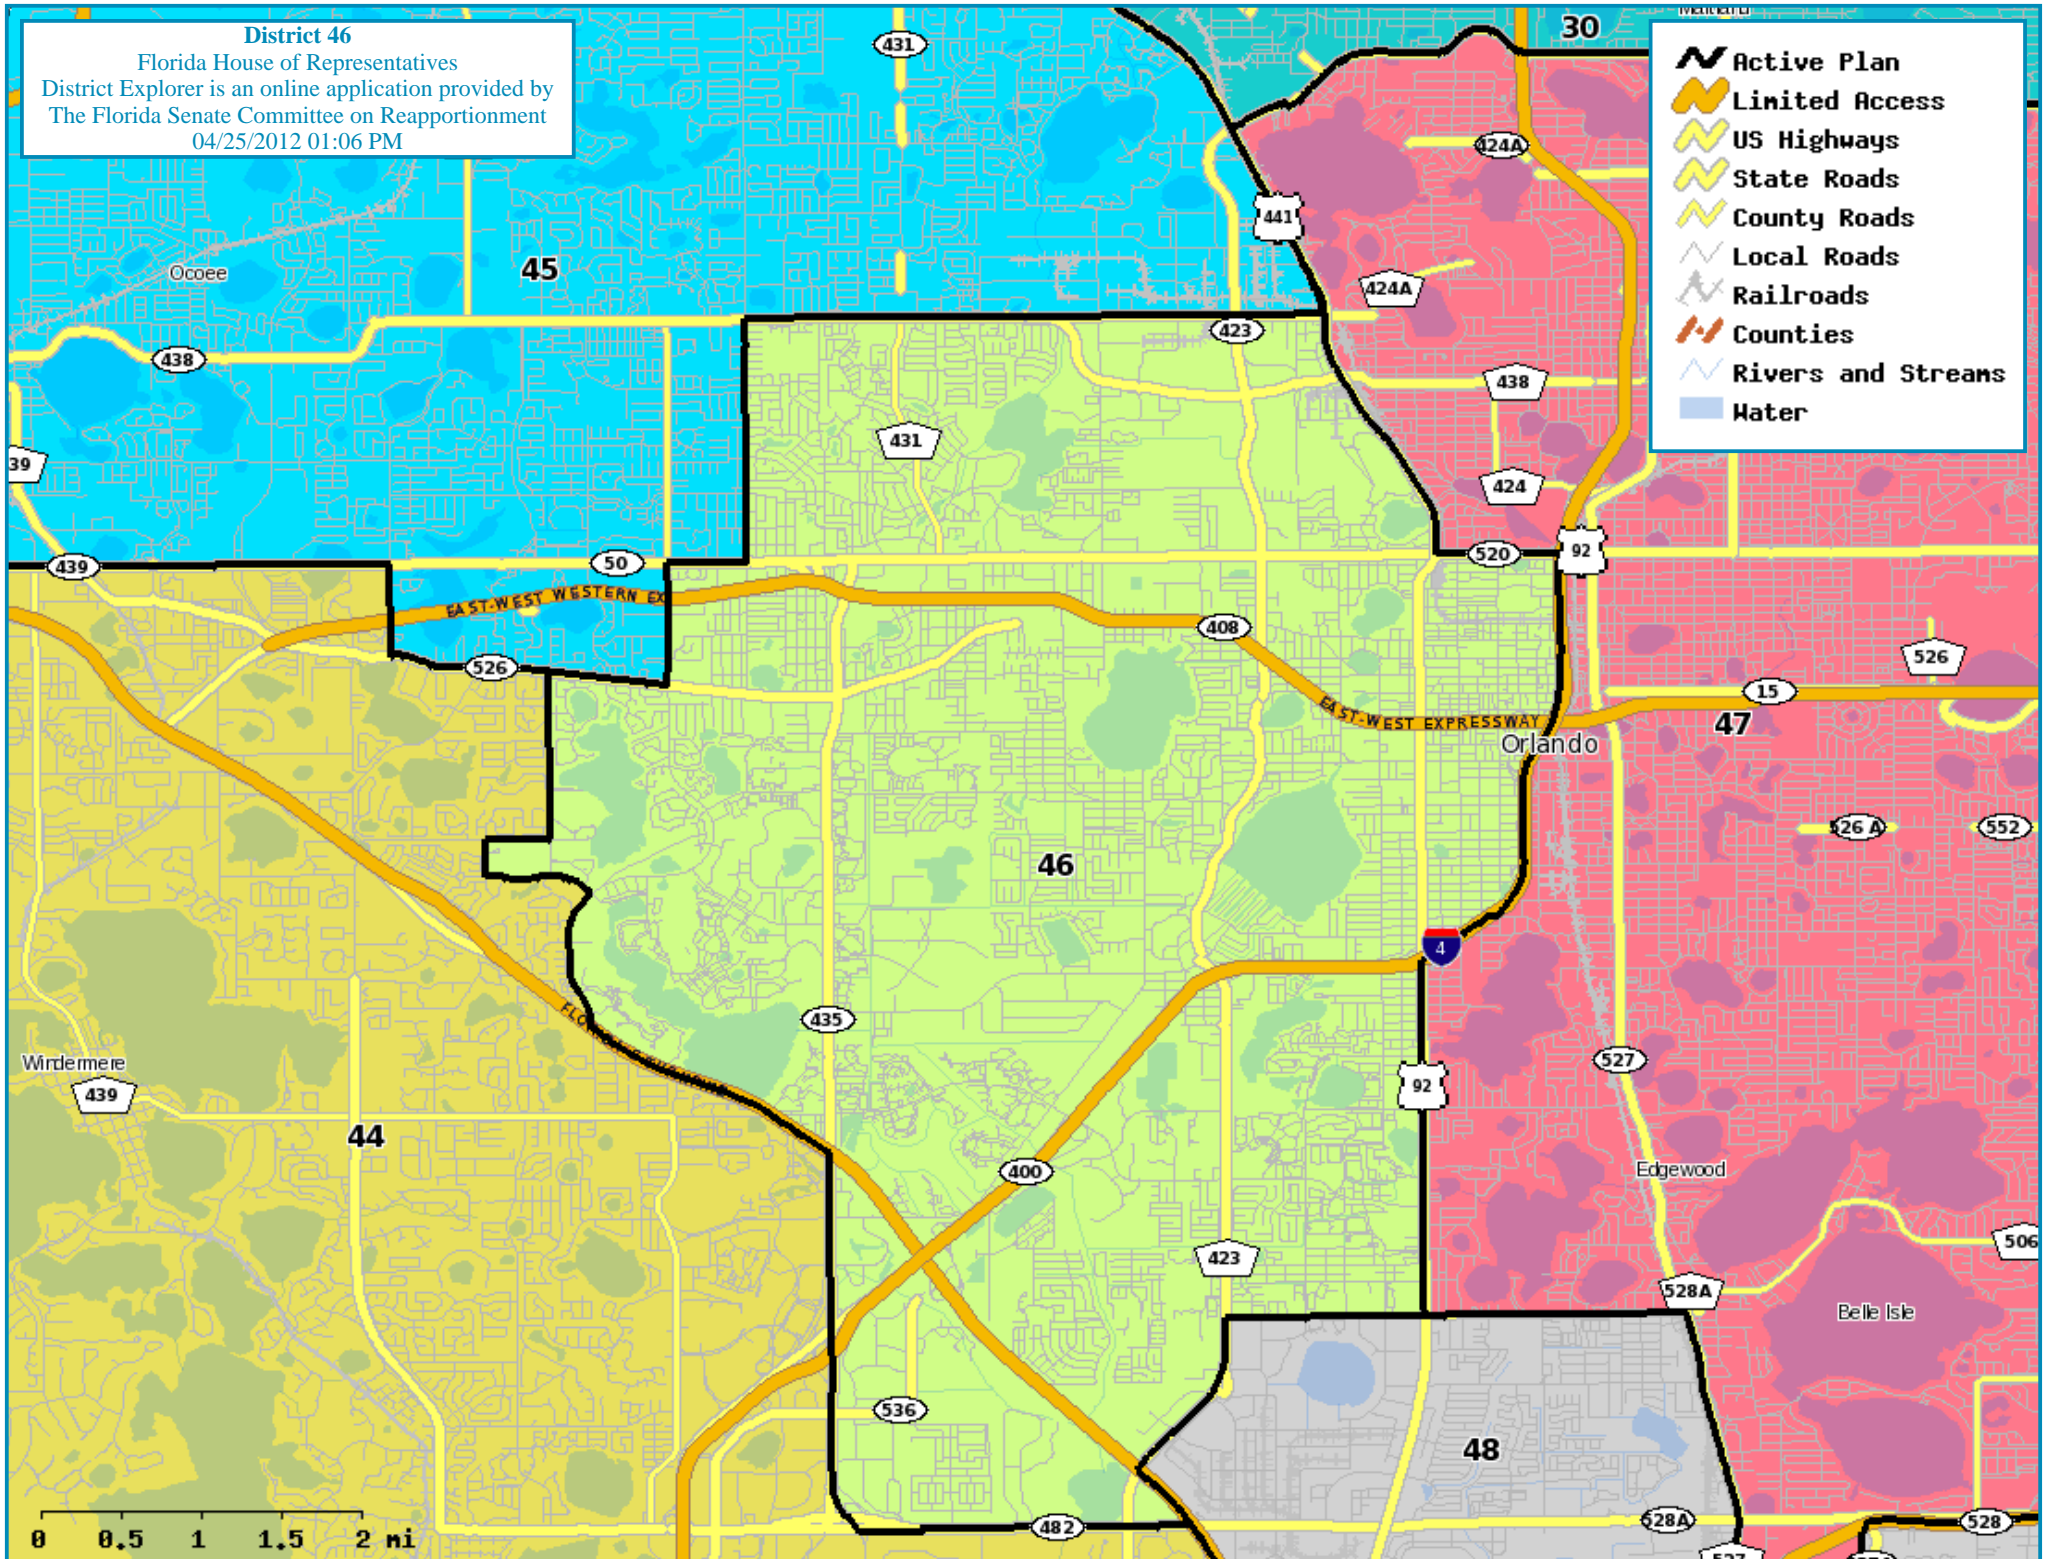

District 46

Florida House of Representatives

District Explorer is an online application provided by
The Florida Senate Committee on Reapportionment
04/25/2012 01:06 PM

- Active Plan
- Limited Access
- US Highways
- State Roads
- County Roads
- Local Roads
- Railroads
- Counties
- Rivers and Streams
- Water

0 0.5 1 1.5 2 mi